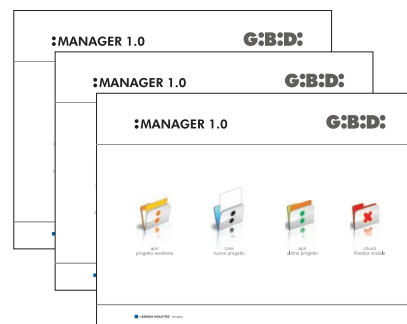

ACCESSORIES.

G:B:D:
CREATIVE AUTOMATIONS

MANAGER

The programmer easy to use that allows the complete management of all the installations made with MANAGER series devices.

The possibility to manage the system by PC makes it easy to use and flexible.

The solution offered by GIBIDI to all customers who want to make the installation their own domain.

The system programming is done in WIRELESS technology.

MANAGER allows the user to program transmitting and receiving devices both at radio frequency and at transponder and to manage functionality, customization, authorisation, modification and also the innovatory system anti-cloning always in safety modality (ROLLING-CODE).