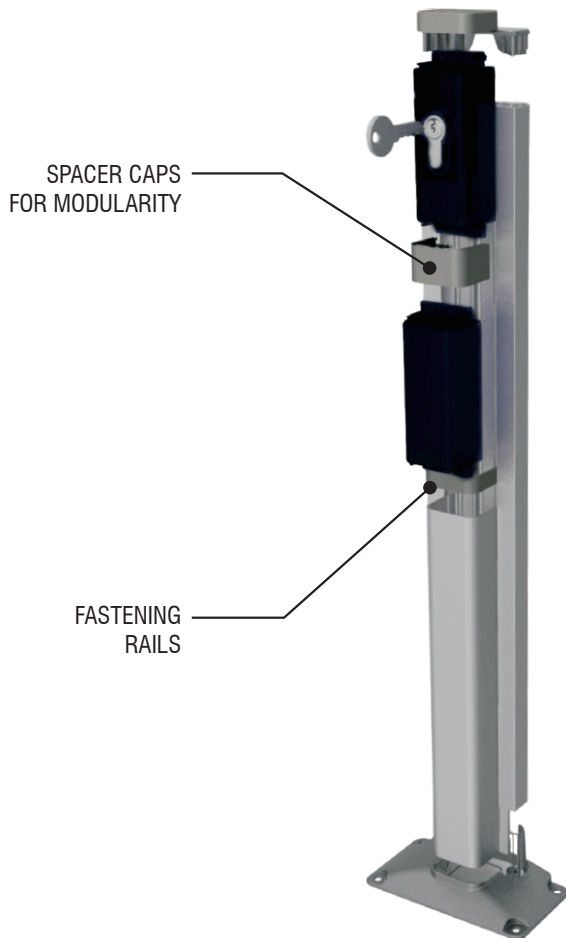

ACCESSORIES.

DC

The new range of GIBIDI accessories, posts, photocells and wall-mounted key selectors.

A range designed to be adaptable to any kind of installation or aesthetic requirement, a patented system that includes technology, design and easy installation.

A modular system that allows easy setting up and maintenance.

The perfect solution to complete your automatic entrance.

ACCESSORIES.

GIBIDI
CREATIVE AUTOMATIONS

DG

The range of GIBIDI accessories, posts, photocells and built-in or wall-mounted selectors.