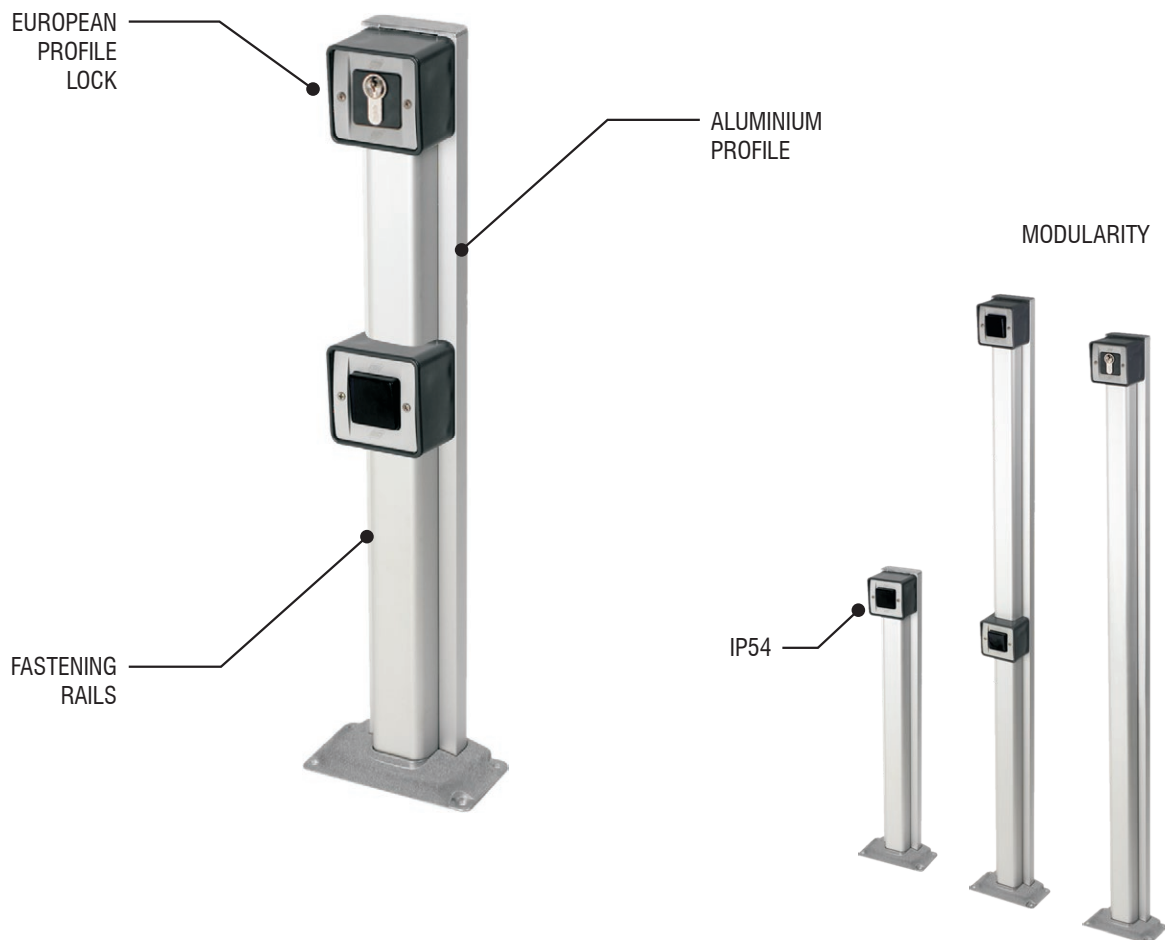

ACCESSORIES.

DC

The new range of GIBIDI accessories, posts, photocells and wall-mounted key selectors.

A range designed to be adaptable to any kind of installation or aesthetic requirement, a patented system that includes technology, design and easy installation.

A modular system that allows easy setting up and maintenance.

The perfect solution to complete your automatic entrance.

ACCESSORIES.

GIBIDI
CREATIVE AUTOMATIONS

DG

The range of GIBIDI accessories, posts, photocells and built-in or wall-mounted selectors.

A range that can be adapted to any kind of installation requirement, that includes technology and ease of installation.

A modular system that allows easy setting up and maintenance.

Another solution to complete your automatic entrance.