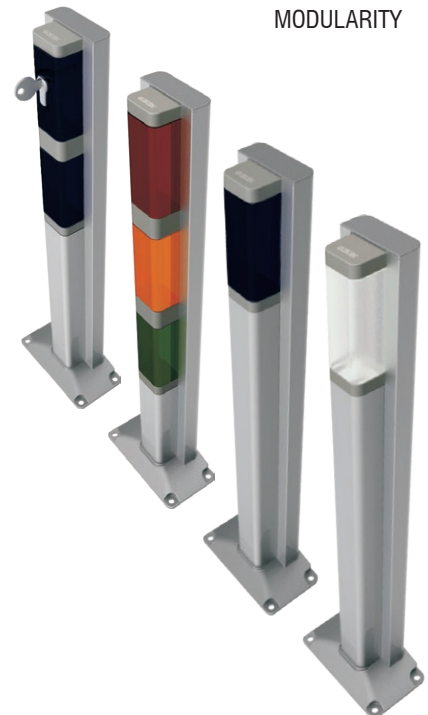

ACCESSORIES.

DC

The new range of GIBIDI accessories, posts, photocells and wall-mounted key selectors.

A range designed to be adaptable to any kind of installation or aesthetic requirement, a patented system that includes technology, design and easy installation.

A modular system that allows easy setting up and maintenance.

The perfect solution to complete your automatic entrance.

ACCESSORIES.

GIBIDI
CREATIVE AUTOMATIONS

DG

The range of GIBIDI accessories, posts, photocells and built-in or wall-mounted selectors.